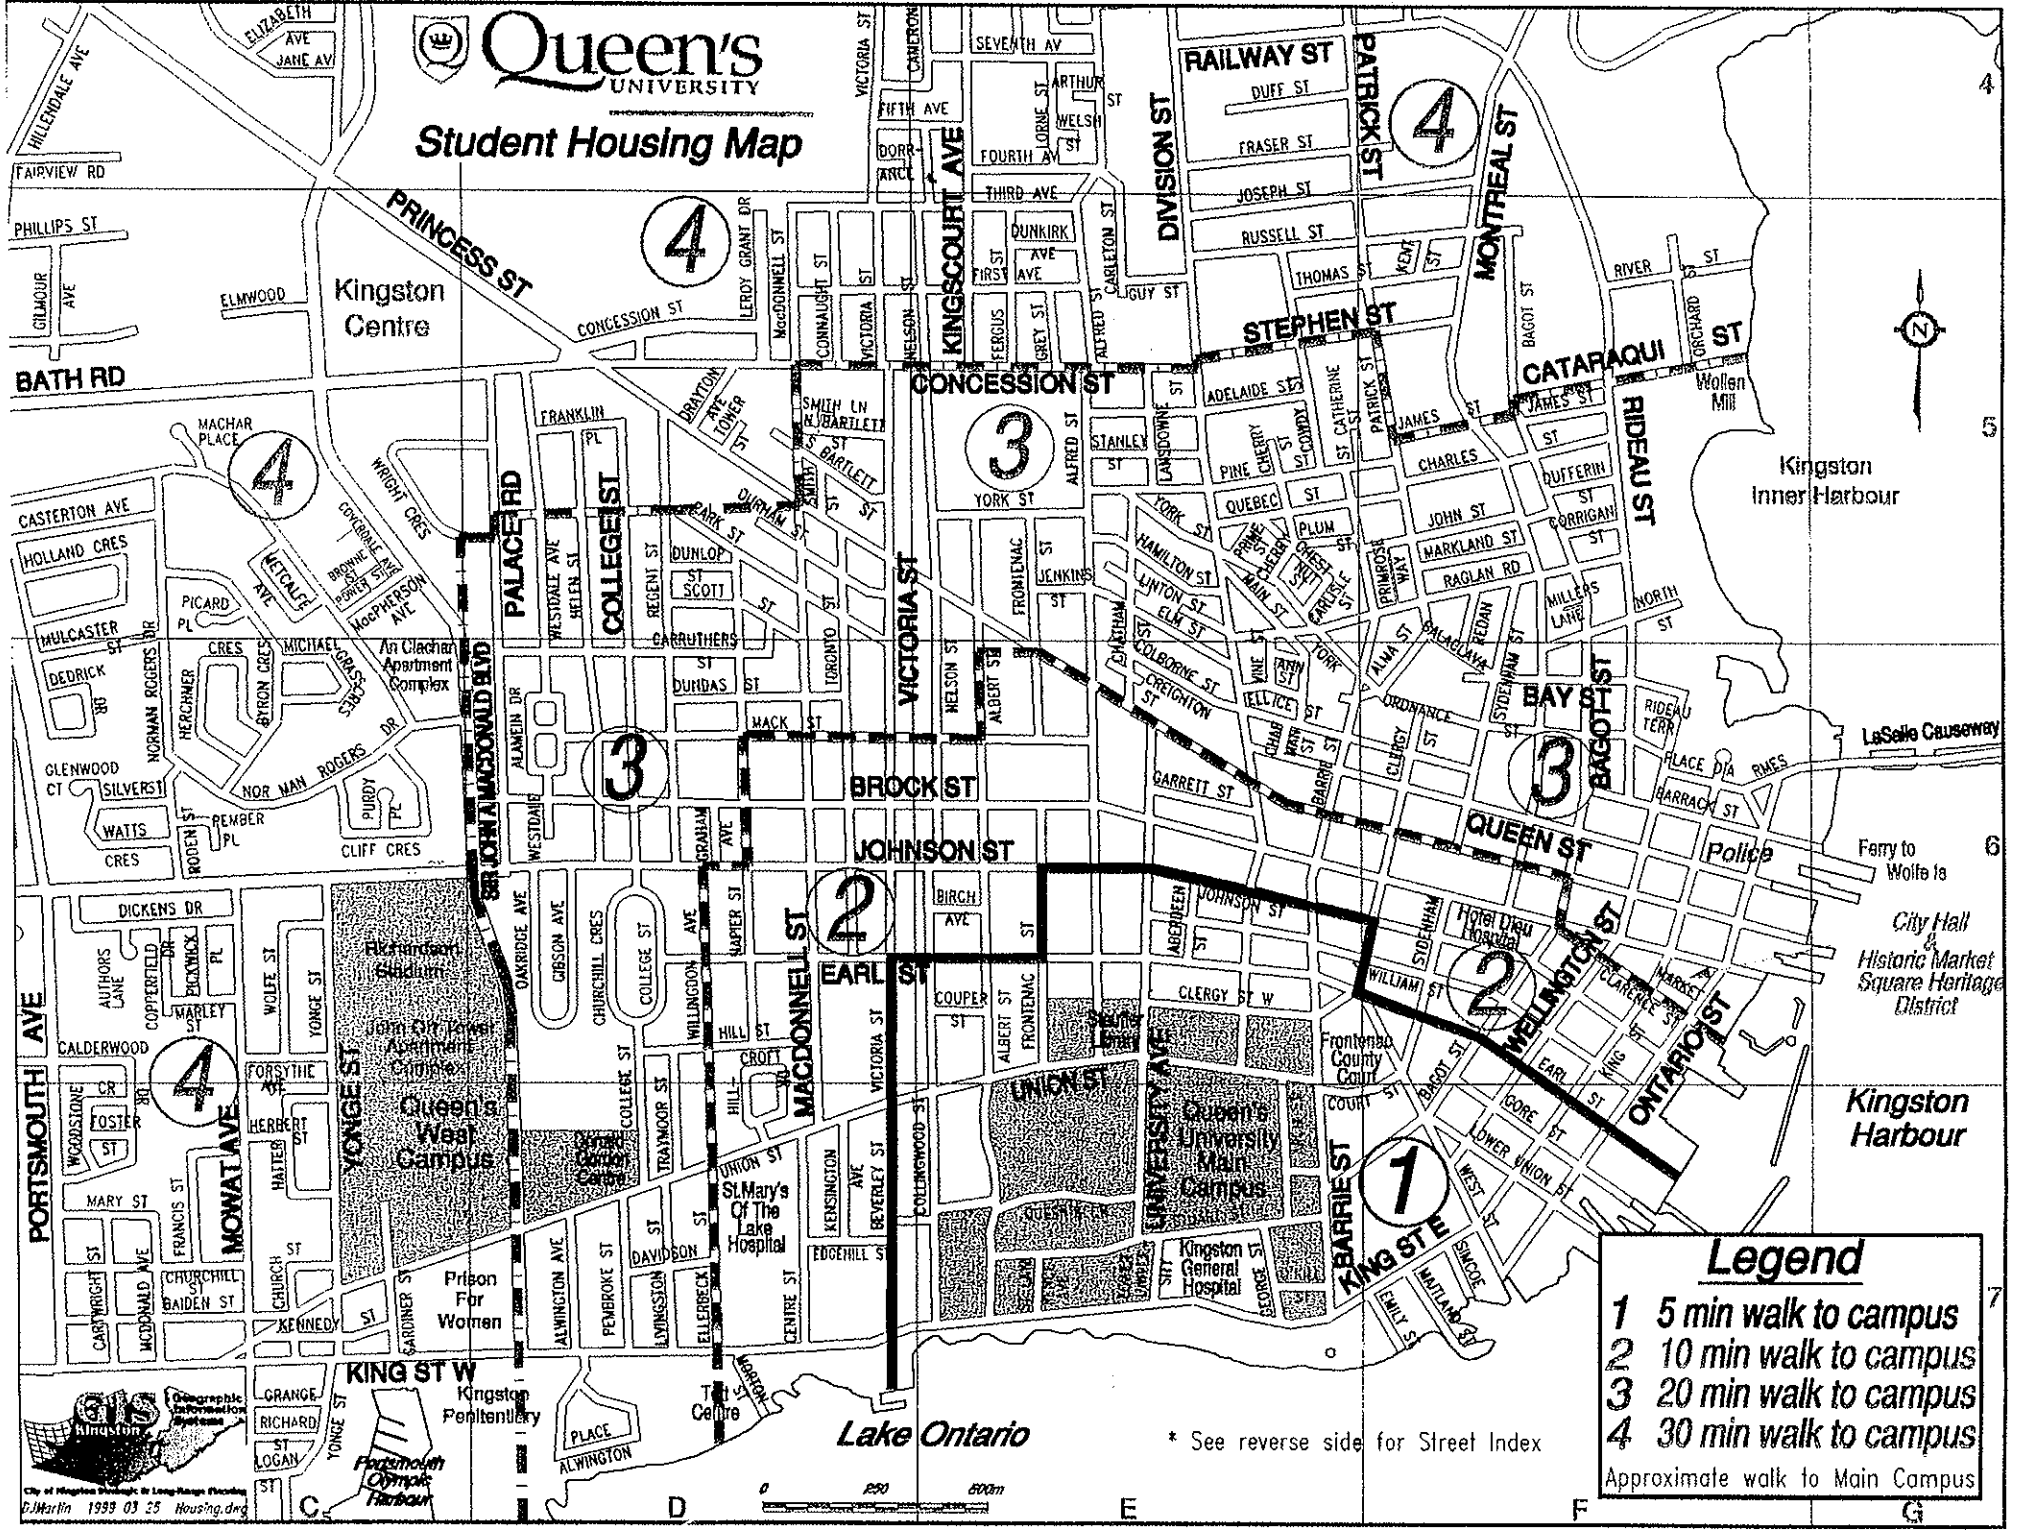

Student Housing Map

Legend

- 1 5 min walk to campus
- 2 10 min walk to campus
- 3 20 min walk to campus
- 4 30 min walk to campus

Approximate walk to Main Campus

* See reverse side for Street Index